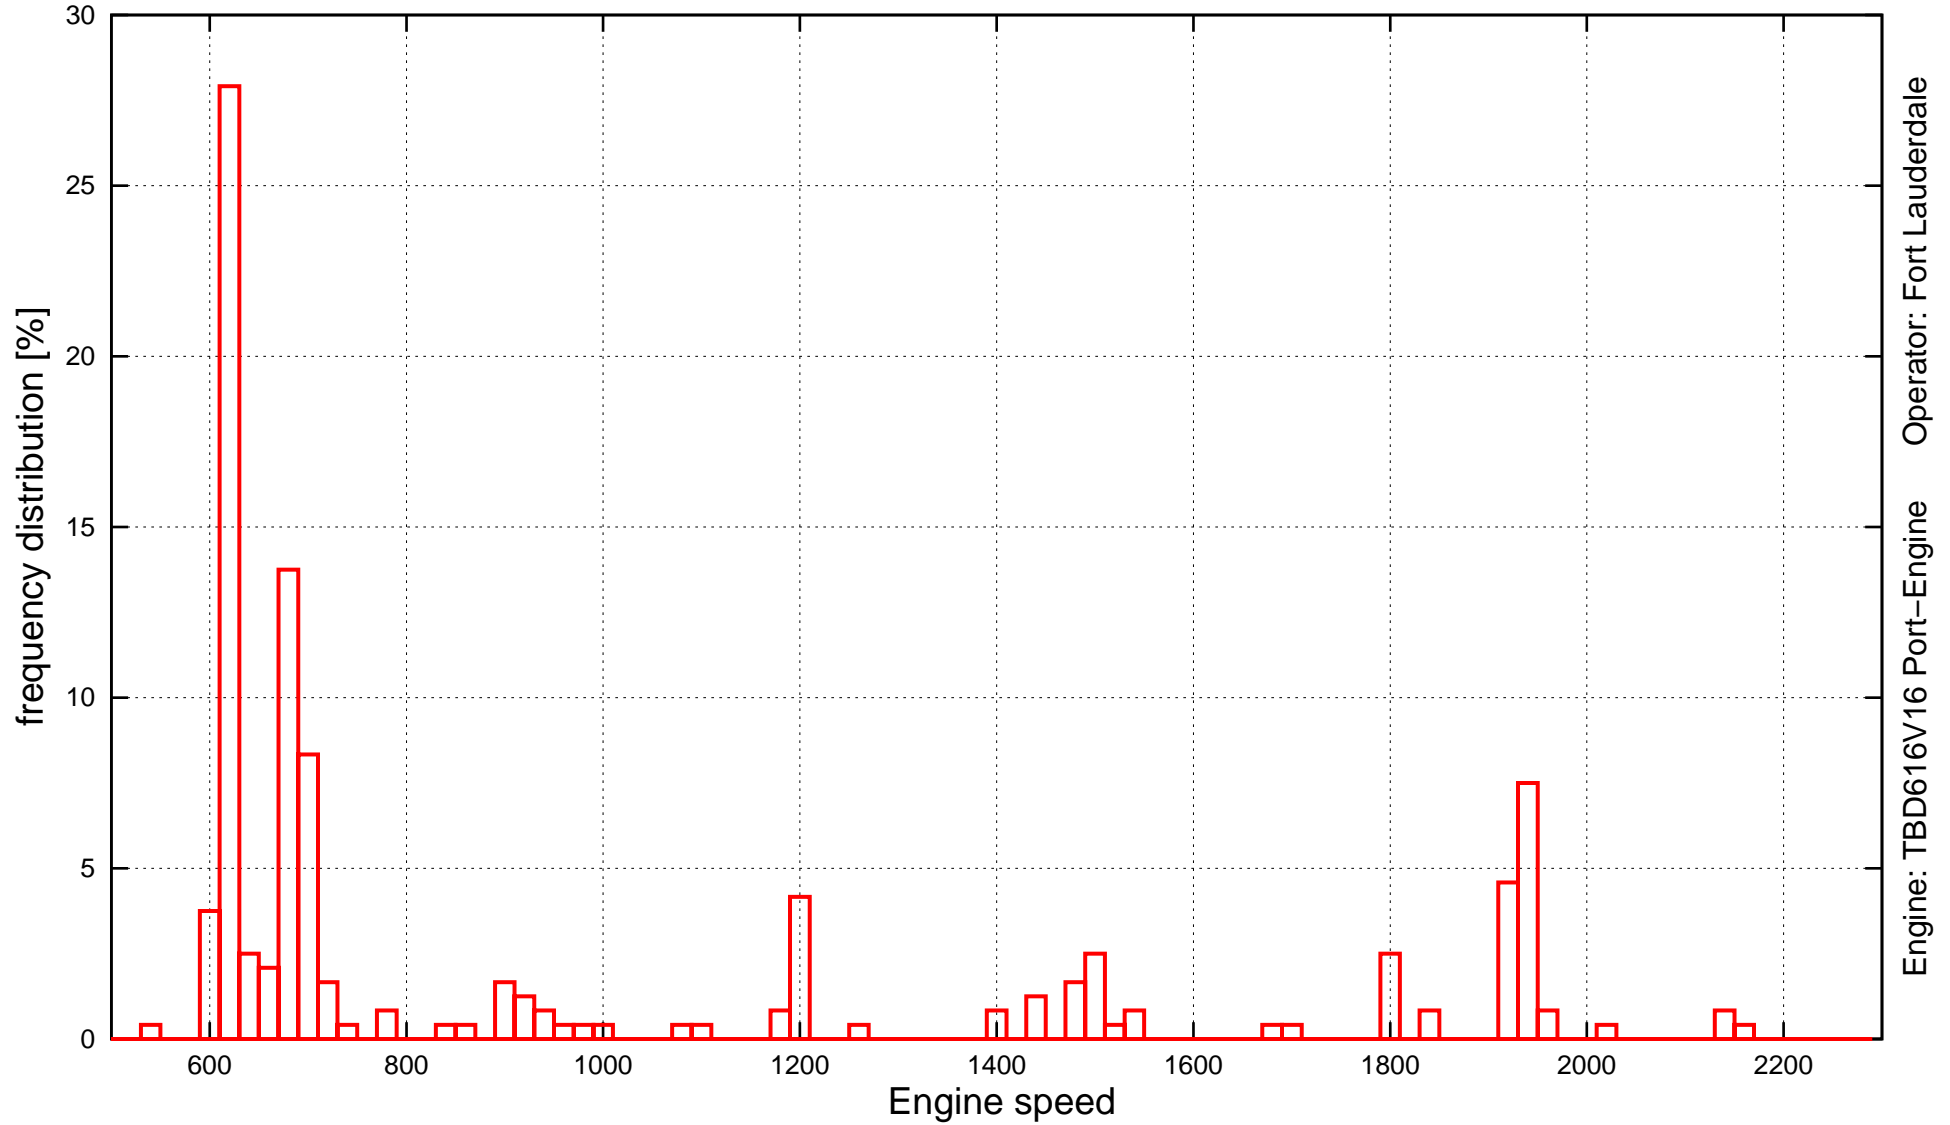

Date: 07.06.2002

DEUTZ AG

MKS-Histogram

Engine: TBD616V16 Port-Engine Operator: Fort Lauderdale

From: 2002-05-07 12:00:00 Until: 2002-05-08 00:08:19 Running Hours: 2 Records: 233 Binwidth: 20
Minimum: 0.0 at: 2002-05-07 20:47:27 Maximum: 2160.0 at: 2002-05-07 22:47:19