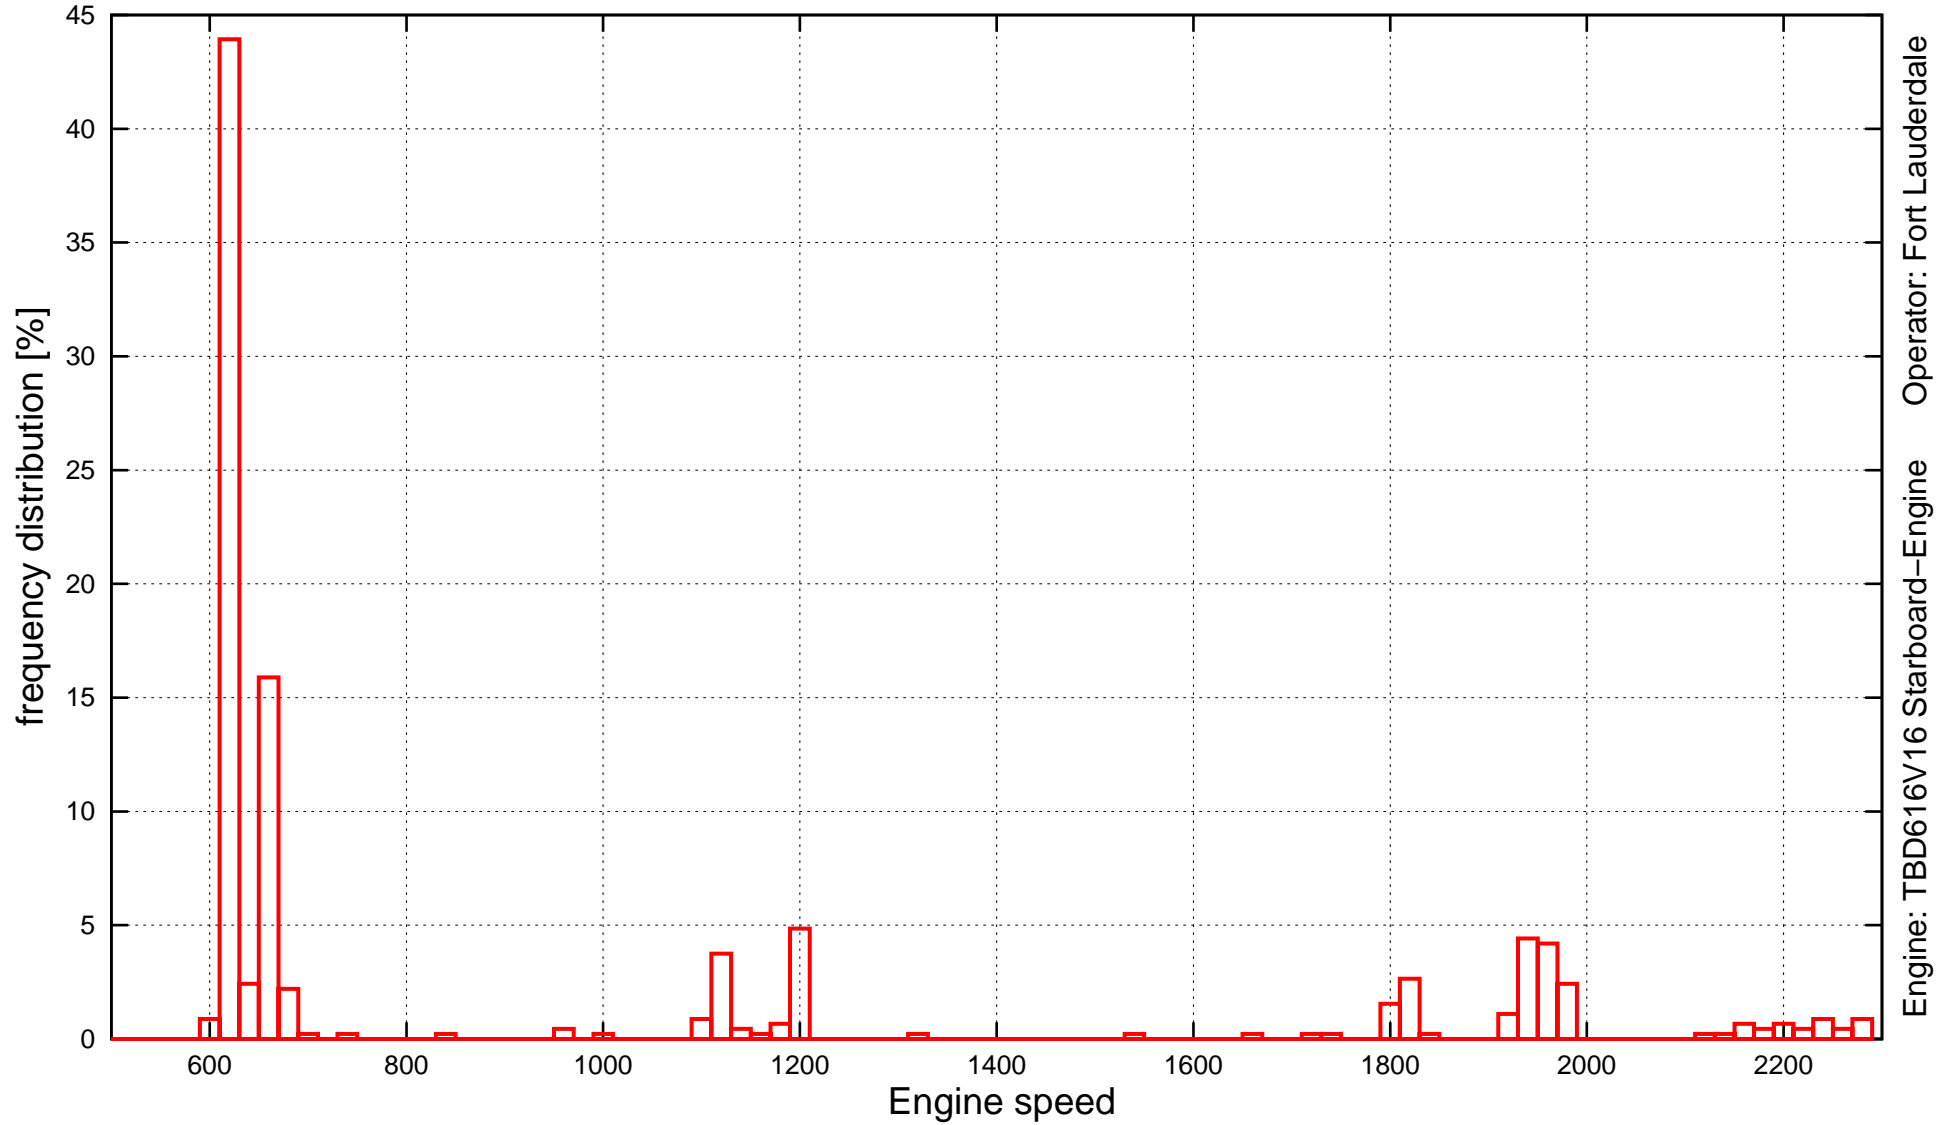

Date: 07.06.2002

DEUTZ AG

MKS-Histogram

Engine: TBD616V16 Starboard-Engine Operator: Fort Lauderdale

From: 2002-05-07 20:00:00 Until: 2002-05-07 23:59:41 Running Hours: 3 Records: 444 Binwidth: 20
Minimum: 612.0 at: 2002-05-07 20:55:00 Maximum: 2289.0 at: 2002-05-07 22:59:29